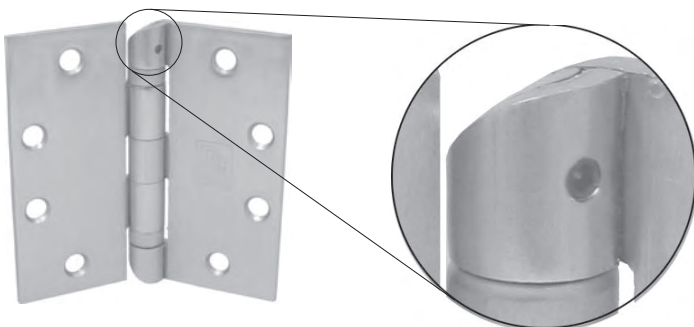

### Max=Security Hinge

Maximum security offered to prevent slipping of leaves as stud on one leaf projects into hole in opposite leaf when hinge is in closed position. Full mortise hinges only  
Non-Removable pin feature included. This feature is intended as a deterrent only.

### RC=Round Corners

Round Corners-5/8", 1/4", 5/32" radius corners available on all hinges  
Please specify size when ordering product

### NRP=Non Removable Pin

Set screw tapped into barrel and set against groove in pin. Set screw inaccessible when the door is in closed position. N.R.P. is intended as a deterrent only and not considered for high security applications.

### HT=Hospital Tip

Hospital tip hinges have radius knuckle ends which are sloped to prevent the hanging or mounting of objects on them.