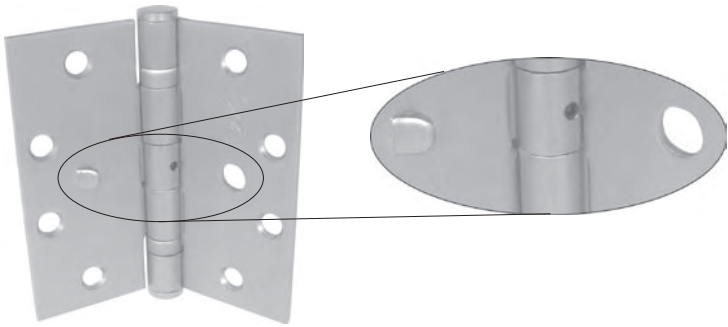

### Max=Security Hinge

Maximum security offered to prevent slipping of leaves as stud on one leaf projects into hole in opposite leaf when hinge is in closed position. Full mortise hinges only  
Non-Removable pin feature included. This feature is intended as a deterrent only.

### RC=Round Corners

Round Corners-5/8", 1/4", 5/32" radius corners available on all hinges  
Please specify size when ordering product

### NRP=Non Removable Pin

Set screw tapped into barrel and set against groove in pin. Set screw inaccessible when the door is in closed position. N.R.P. is intended as a deterrent only and not considered for high security applications.

### HT=Hospital Tip

Hospital tip hinges have radius knuckle ends which are sloped to prevent the hanging or mounting of objects on them.