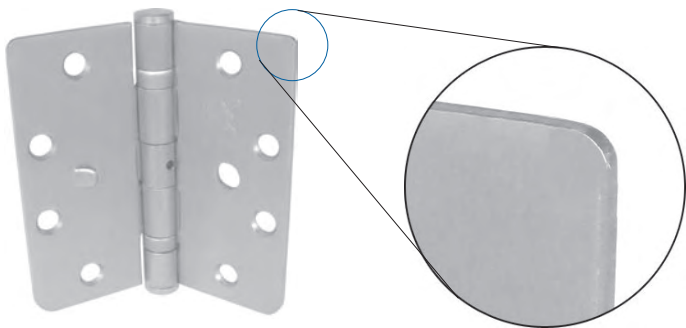

### Max=Security Hinge

Maximum security offered to prevent slipping of leaves as stud on one leaf projects into hole in opposite leaf when hinge is in closed position. Full mortise hinges only  
Non-Removable pin feature included. This feature is intended as a deterrent only.

### RC=Round Corners

Round Corners-5/8", 1/4", 5/32" radius corners available on all hinges  
Please specify size when ordering product

### NRP=Non Removable Pin

Set screw tapped into barrel and set against groove in pin. Set screw inaccessible when the door is in closed position. N.R.P. is intended as a deterrent only and not considered for high security applications.

### HT=Hospital Tip

Hospital tip hinges have radius knuckle ends which are sloped to prevent the hanging or mounting of objects on them.