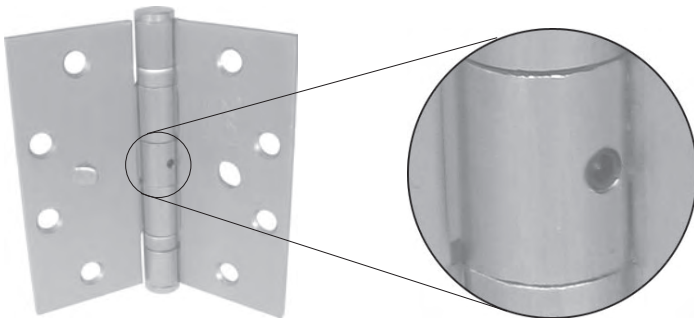

### Max=Security Hinge

Maximum security offered to prevent slipping of leaves as stud on one leaf projects into hole in opposite leaf when hinge is in closed position. Full mortise hinges only  
Non-Removable pin feature included. This feature is intended as a deterrent only.

### RC=Round Corners

Round Corners-5/8", 1/4", 5/32" radius corners available on all hinges  
Please specify size when ordering product

### NRP=Non Removable Pin

Set screw tapped into barrel and set against groove in pin. Set screw inaccessible when the door is in closed position. N.R.P. is intended as a deterrent only and not considered for high security applications.

### HT=Hospital Tip

Hospital tip hinges have radius knuckle ends which are sloped to prevent the hanging or mounting of objects on them.