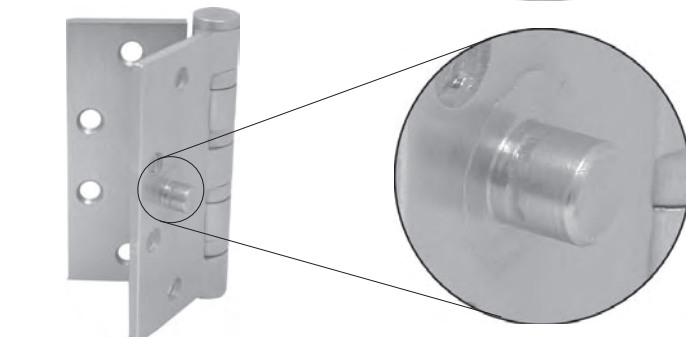

### Max=Security Hinge

Maximum security offered to prevent slipping of leaves as stud on one leaf projects into hole in opposite leaf when hinge is in closed position. Full mortise hinges only  
Non-Removable pin feature included. This feature is intended as a deterrent only.

### RC=Round Corners

Round Corners-5/8", 1/4", 5/32" radius corners available on all hinges  
Please specify size when ordering product

### NRP=Non Removable Pin

Set screw tapped into barrel and set against groove in pin. Set screw inaccessible when the door is in closed position. N.R.P. is intended as a deterrent only and not considered for high security applications.

### HT=Hospital Tip

Hospital tip hinges have radius knuckle ends which are sloped to prevent the hanging or mounting of objects on them.