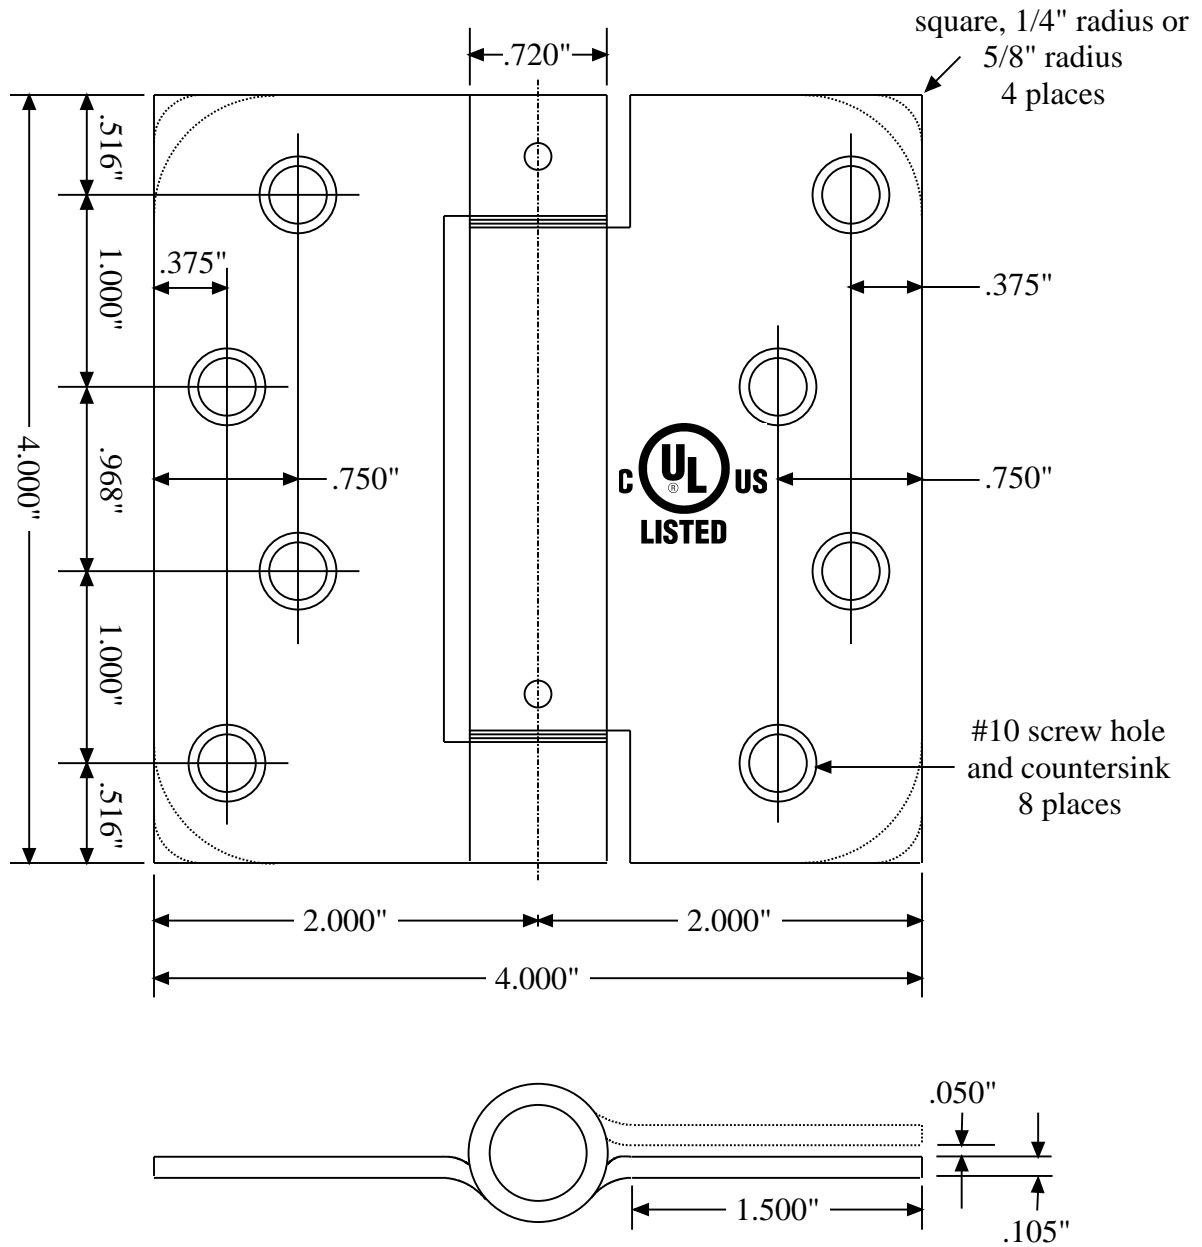

Full mortise C non-template light weight spring hinge
UL listed for fire door application

Part Number	Square corner	1/4" round corner	5/8" round corner
Steel	RS8C4040	RS8C4040R	RS8C4040R5
Stainless steel	RS5C4040	RS5C4040R	RS5C4040R5

Standard screws: 8 #10 x 1" wood screws per hinge. Machine screws available.