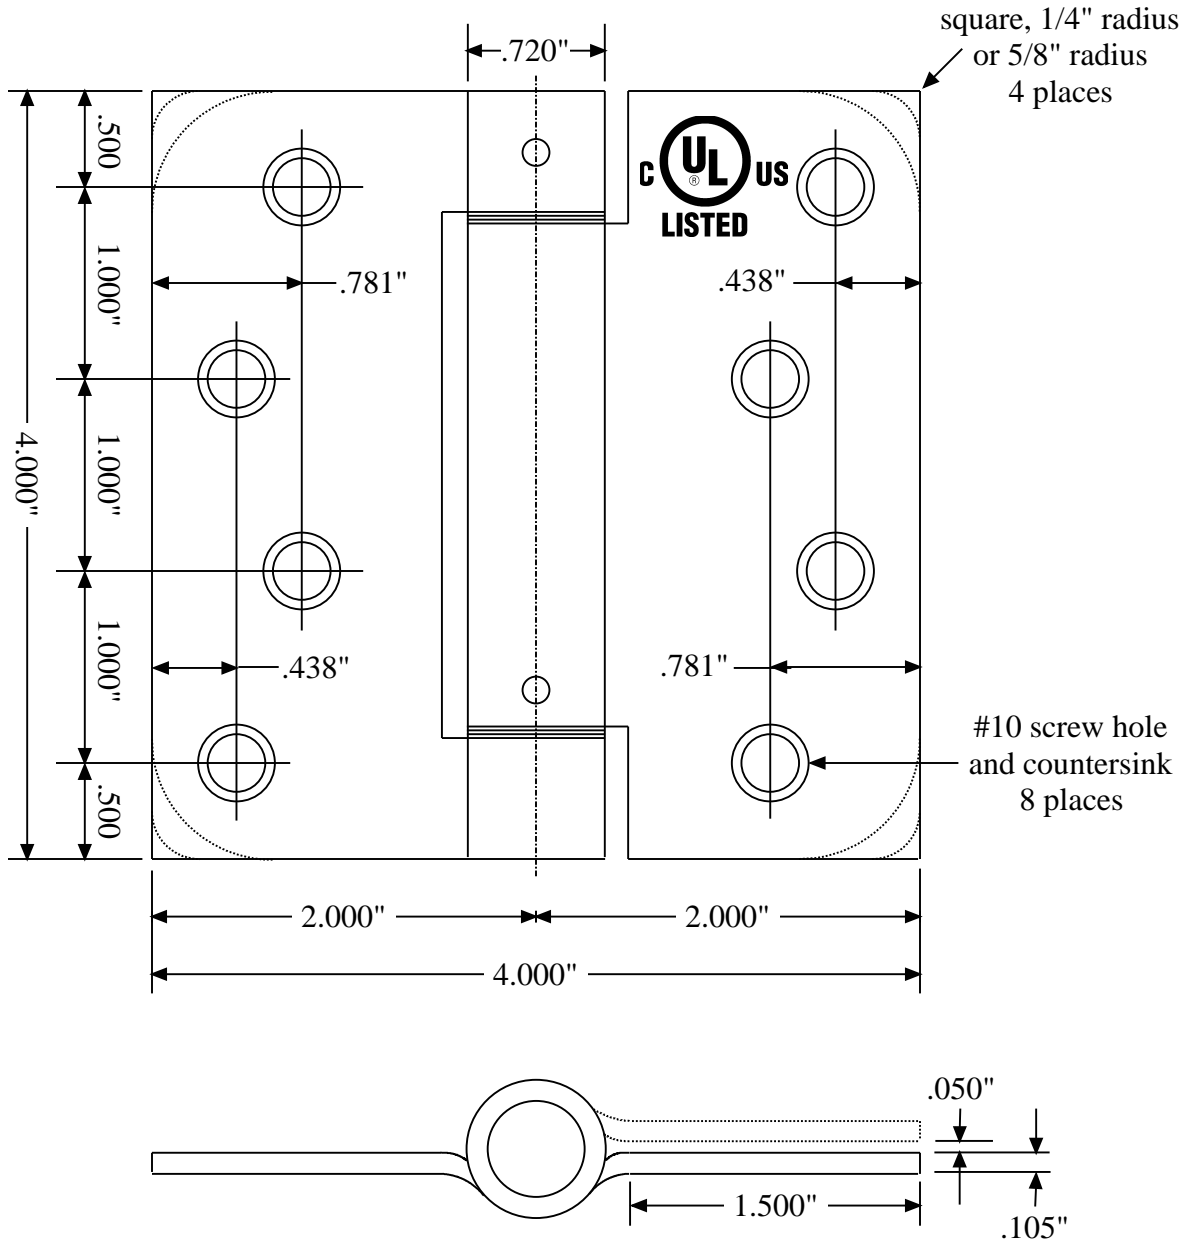

**Full mortise H non-template light weight spring hinge
UL listed for fire door application**

| Part Number | Square corner | 1/4" round corner | 5/8" round corner |
|-----------------|---------------|-------------------|-------------------|
| Steel | RS8H4040 | RS8H4040R | RS8H4040R5 |
| Stainless steel | RS5H4040 | RS5H4040R | RS5H4040R5 |

Standard screws: 8 #10 x 1" wood screws per hinge. Machine screws available.