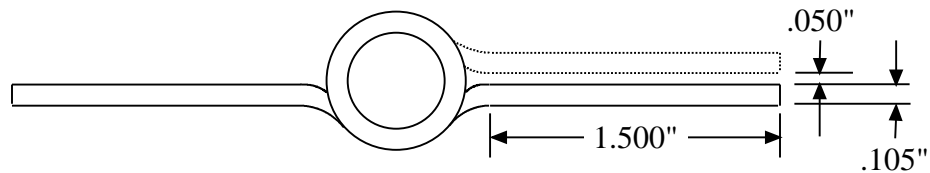

**Full mortise J non-template handed light weight spring hinge  
UL listed for fire door application**

Left hand shown. Right hand opposite.

Part Number	Left hand	Right hand
<b>Steel</b>	RS8J4040LH	RS8J4040RH
<b>Stainless steel</b>	RS5J4040LH	RS5J4040RH

Standard screws: 8 #10 x 1" wood and 8 #10-24 x 1/2" machine screws per hinge.