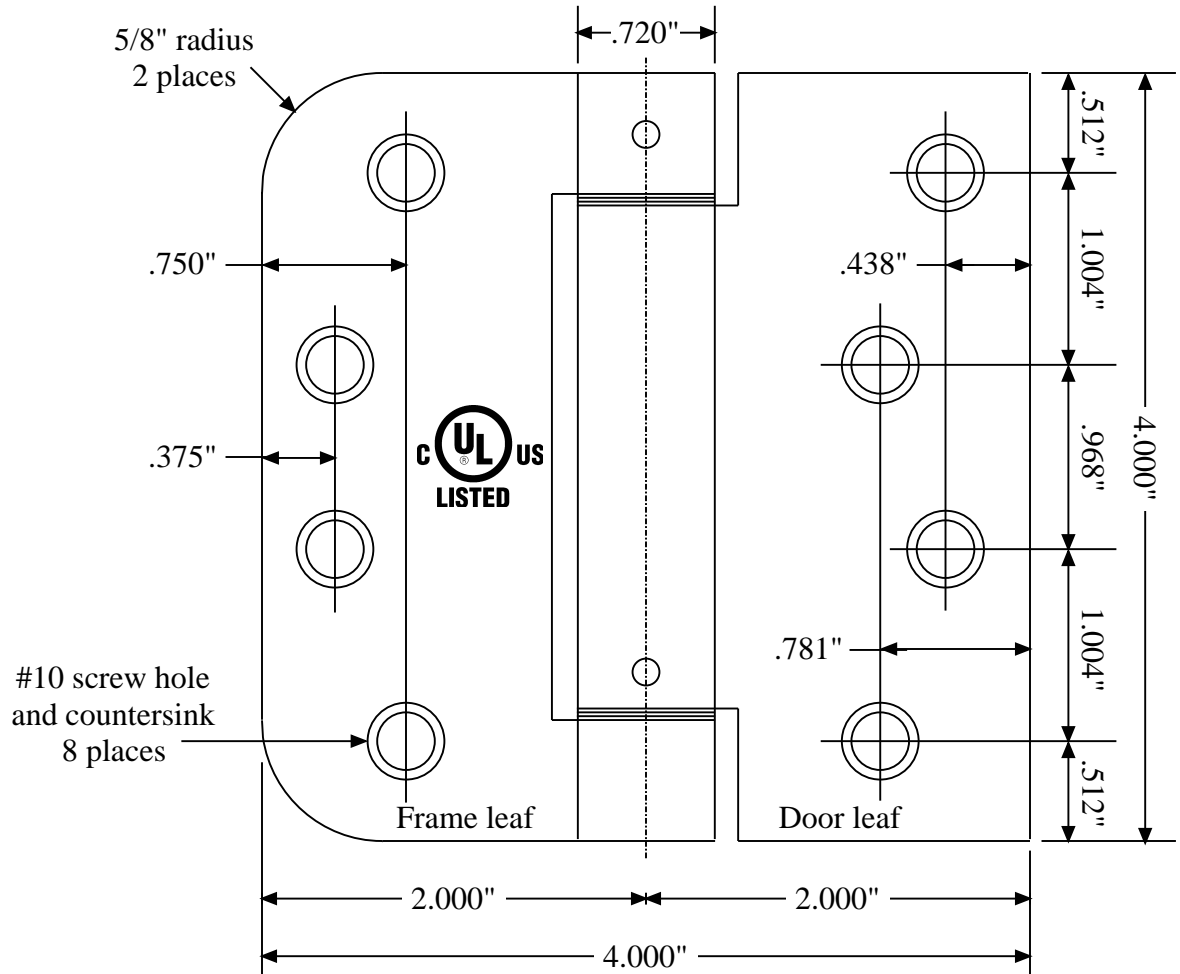

**Full mortise J non-template handed light weight spring hinge  
UL listed for fire door application**

Left hand shown. Right hand opposite.

Part Number	Left hand	Right hand
<b>Steel</b>	RS8J4040LH	RS8J4040RH
<b>Stainless steel</b>	RS5J4040LH	RS5J4040RH

Standard screws: 8 #10 x 1" wood and 8 #10-24 x 1/2" machine screws per hinge.