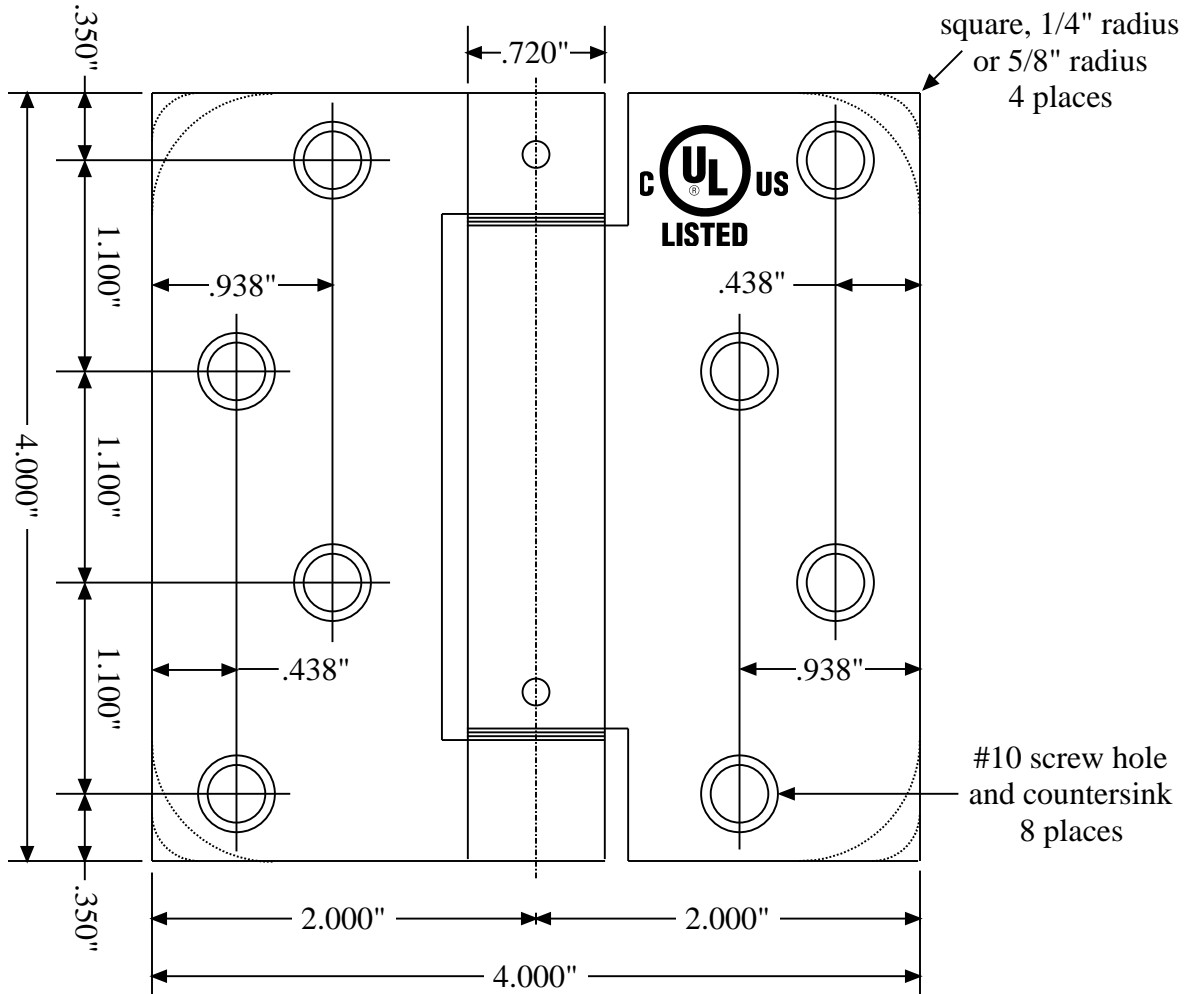

**Full mortise S non-template light weight spring hinge  
UL listed for fire door application**

Part Number	Square corner	1/4" round corner	5/8" round corner
Steel	RS8S4040	RS8S4040R	RS8S4040R5
Stainless steel	RS5S4040	RS5S4040R	RS5S4040R5

Standard screws: 8 #10 x 1" wood screws per hinge. Machine screws available.