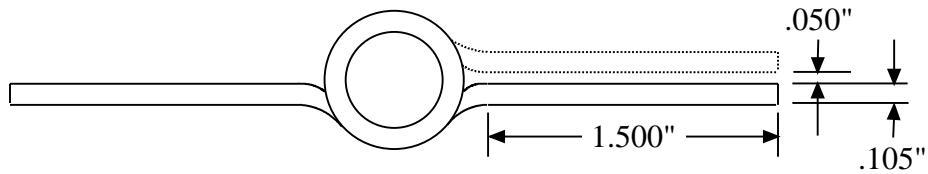

**Full mortise S non-template light weight spring hinge  
UL listed for fire door application**

Part Number	Square corner	1/4" round corner	5/8" round corner
Steel	RS8S4040	RS8S4040R	RS8S4040R5
Stainless steel	RS5S4040	RS5S4040R	RS5S4040R5