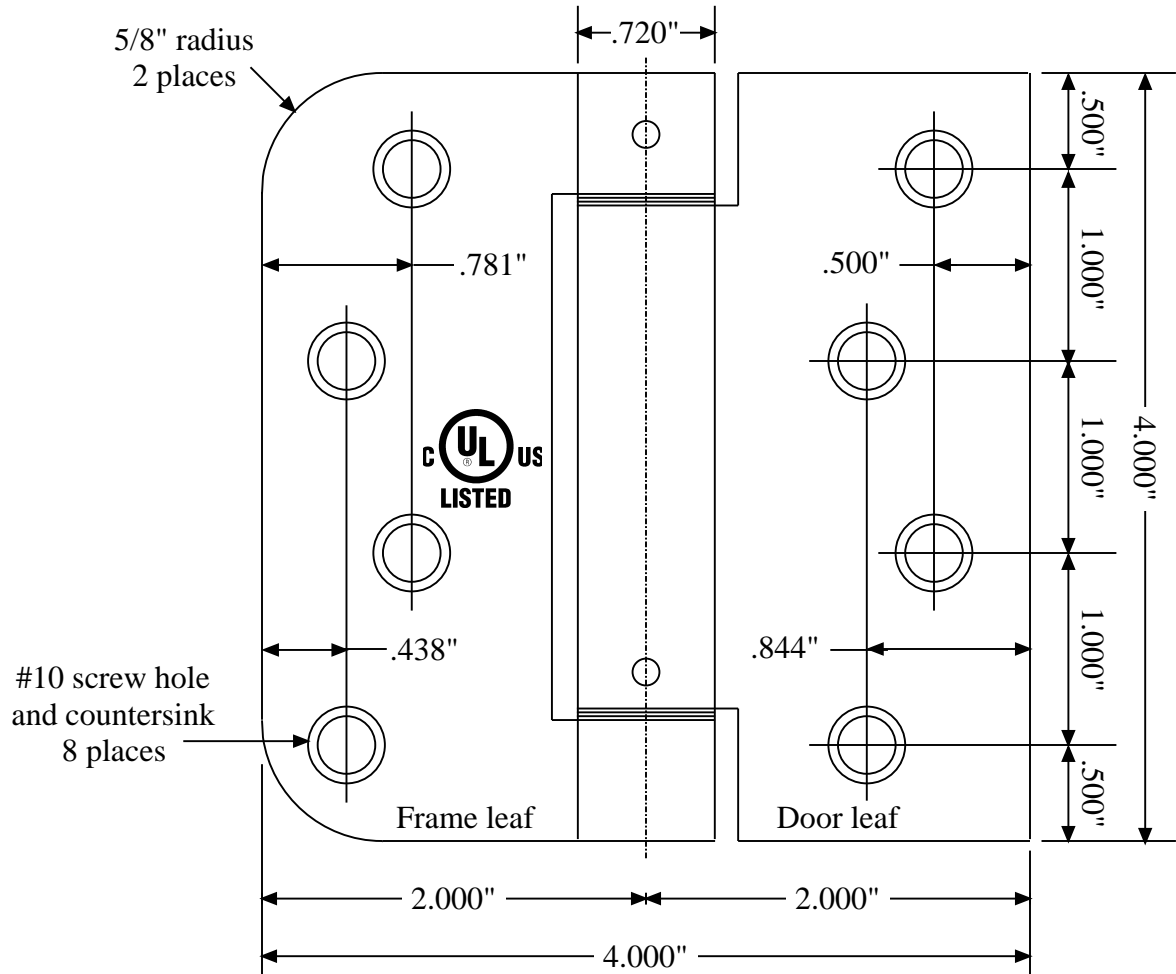

**Full mortise T non-template handed light weight spring hinge
UL listed for fire door application**

Left hand shown. Right hand opposite.

Part Number	Left hand	Right hand
Steel	RS8T4040LH	RS8T4040RH
Stainless steel	RS5T4040LH	RS5T4040RH

Standard screws: 8 #10 x 1" wood and 8 #10-24 x 1/2" machine screws per hinge.