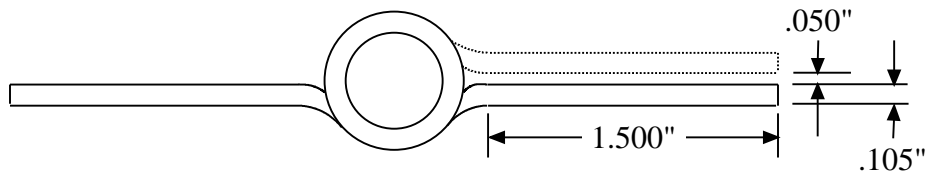

**Full mortise T non-template handed light weight spring hinge
UL listed for fire door application**

Left hand shown. Right hand opposite.

Part Number	Left hand	Right hand
Steel	RS8T4040LH	RS8T4040RH
Stainless steel	RS5T4040LH	RS5T4040RH