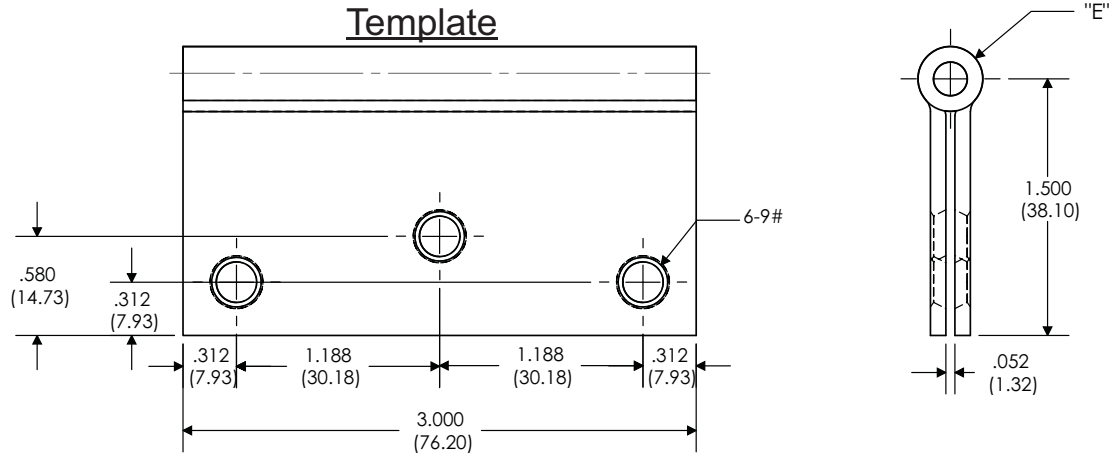

FULL MORTISE PLAIN BEARING

RP
3" x 3"

RPY
3" x 3"

Part Number			Gauge of Metal	"E" Outside Dia.	"R" Corner Radius
Steel	Brass	Stainless			
RP81/ RPY81	RP21/ RPY21	RP51/ RPY51	.092"	.418"	1/4", 5/8", Square

NOTE:

- Bulk pack 100 pcs. per carton.
- Screw size: PHWS - 9 x 3/4"
- All hinges are ANSI template.

PBB, Inc.
 World Class Hinges
 1311 E. Philadelphia Street • Ontario • CA 91761 • USA
 PBB reserves the right to make changes without notice.