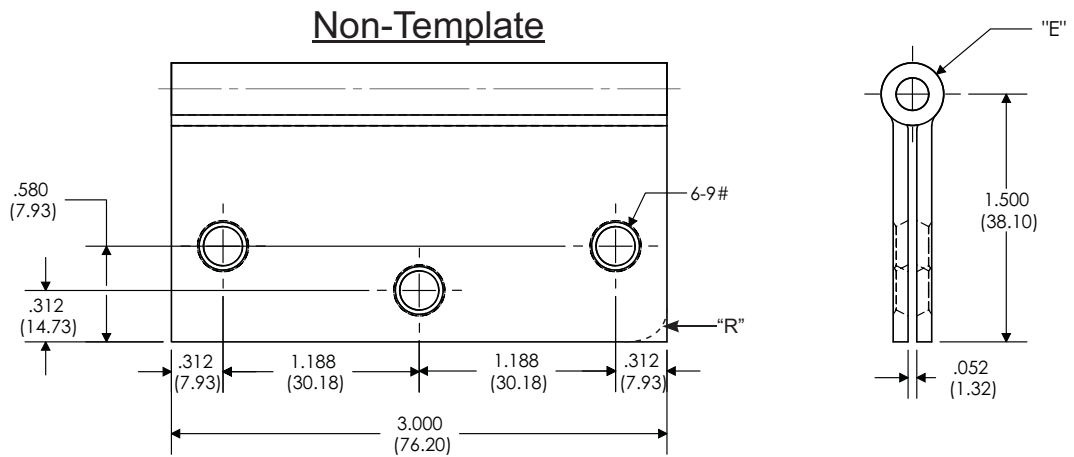

FULL MORTISE PLAIN BEARING

RP
3" x 3"

RPY
3" x 3"

Part Number			Gauge of Metal	"E" Outside Dia.	"R" Corner Radius
Steel	Brass	Stainless			
RP81/ RPY81	RP21/ RPY21	RP51/ RPY51	.092"	.418"	1/4", 5/8", Square

NOTE:

- Bulk pack 100 pcs. per carton.
- Screw size: PHWS - 9 x 3/4"
- All hinges are ANSI template.

PBB, Inc.
 World Class Hinges
 1311 E. Philadelphia Street • Ontario • CA 91761 • USA
 PBB reserves the right to make changes without notice.