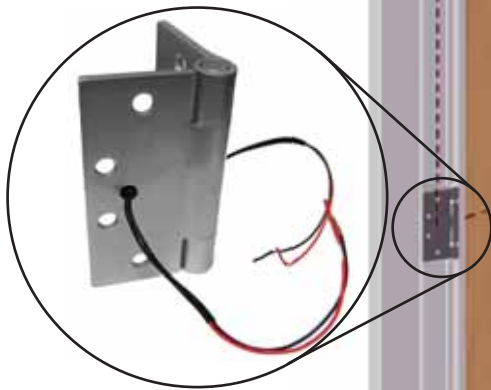

FIRE RATED FULL MORTISE ELECTRIC HINGE

24 VAC/DC
POWER SUPPLY

- In compliance with national life - safety and fire protection codes.
- PBB Series EL Electric Hinges are **listed** with **Underwriters Laboratories** for use on **metal fire doors** rated up to and including **3 hours** and **wood composite doors** up to and including **1 1/2 hours**.
- All of PBB EL Series hinges are UL Listed 10B Fire Rated Hardware.
- PBB's 2 wire 20 gauge high amp hinge can be cycled at 8 amps surge for 100-200 m-sec for 15 seconds.
- PBB's 2+4 wire hinge are the first of its kind to offer several advantages to the industry. The 2-20 gauge wires can be used with electric latch retraction devices and the 4-30 gauge wires can be used for control and switches.
- We are the only company to manufacture swing clear electric hinges due to our unique process. The wires are completely concealed.