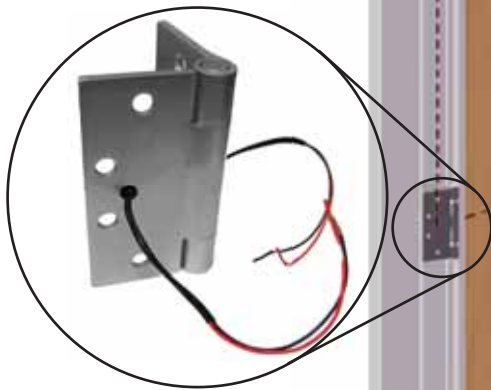

## FIRE RATED FULL MORTISE ELECTRIC HINGE

24 VAC/DC  
POWER SUPPLY

- In compliance with national life - safety and fire protection codes.
- PBB Series EL Electric Hinges are **listed** with **Underwriters Laboratories** for use on **metal fire doors** rated up to and including **3 hours** and **wood composite doors** up to and including **1 1/2 hours**.
- All of PBB EL Series hinges are UL Listed 10B Fire Rated Hardware.
- PBB's 2 wire 20 gauge high amp hinge can be cycled at 8 amps surge for 100-200 m-sec for 15 seconds.
- PBB's 2+4 wire hinge are the first of its kind to offer several advantages to the industry. The 2-20 gauge wires can be used with electric latch retraction devices and the 4-30 gauge wires can be used for control and switches.
- We are the only company to manufacture swing clear electric hinges due to our unique process. The wires are completely concealed.